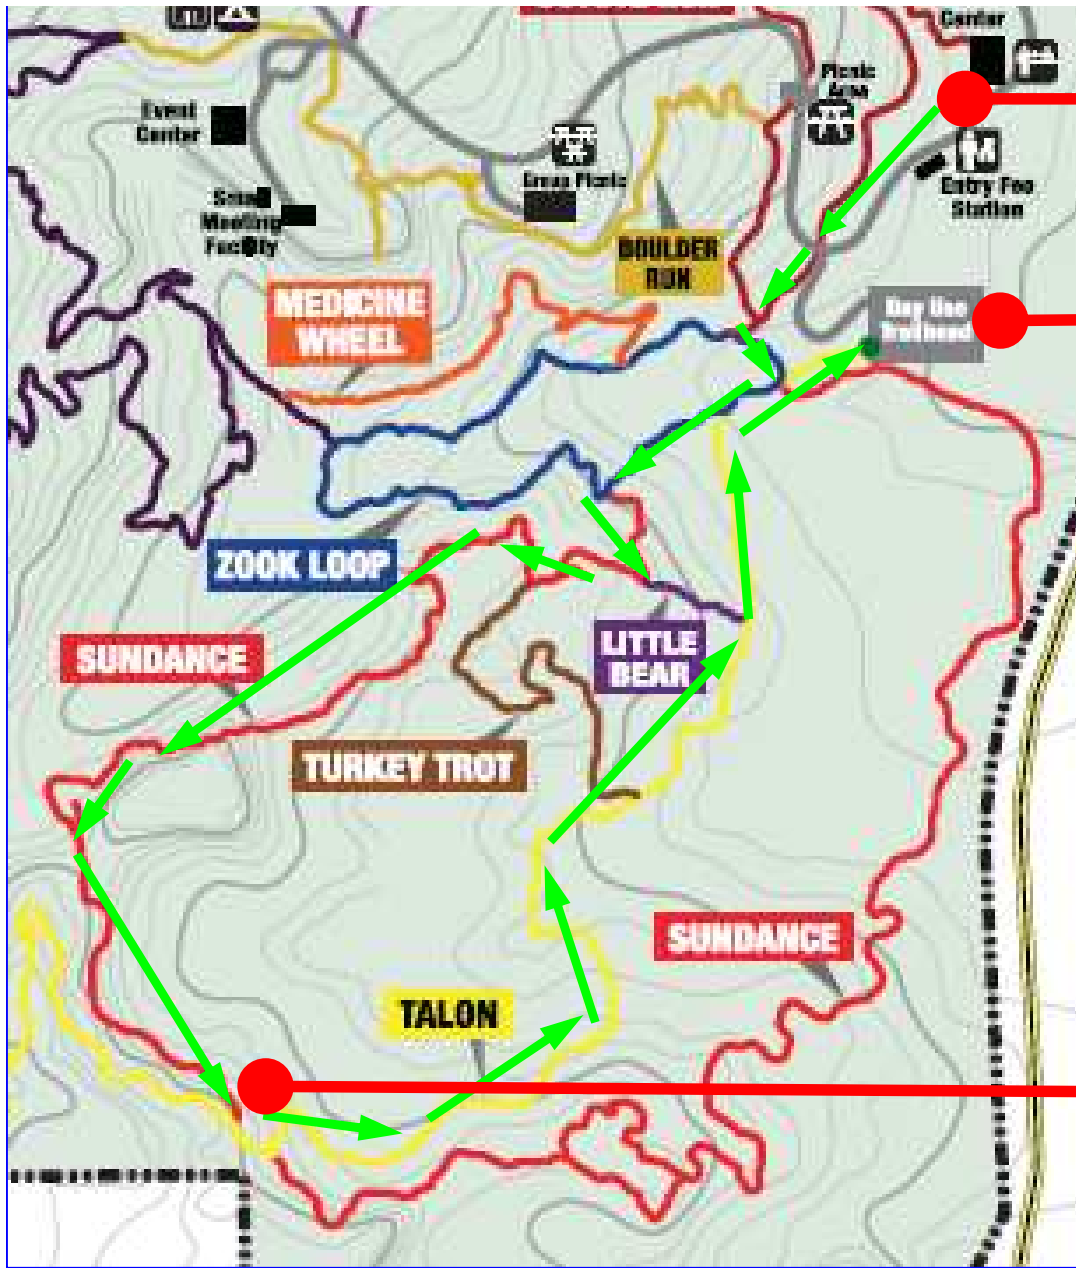

Winter Series I - Short Course - Cheyenne Mountain State Park

Registration &
Race Start
(Visitor's Center & Parking Lot)
No Runner Parking, Please

Race Finish &
Runner Parking
(Hot Cider, Cocoa &
Restrooms Available)

Water Station